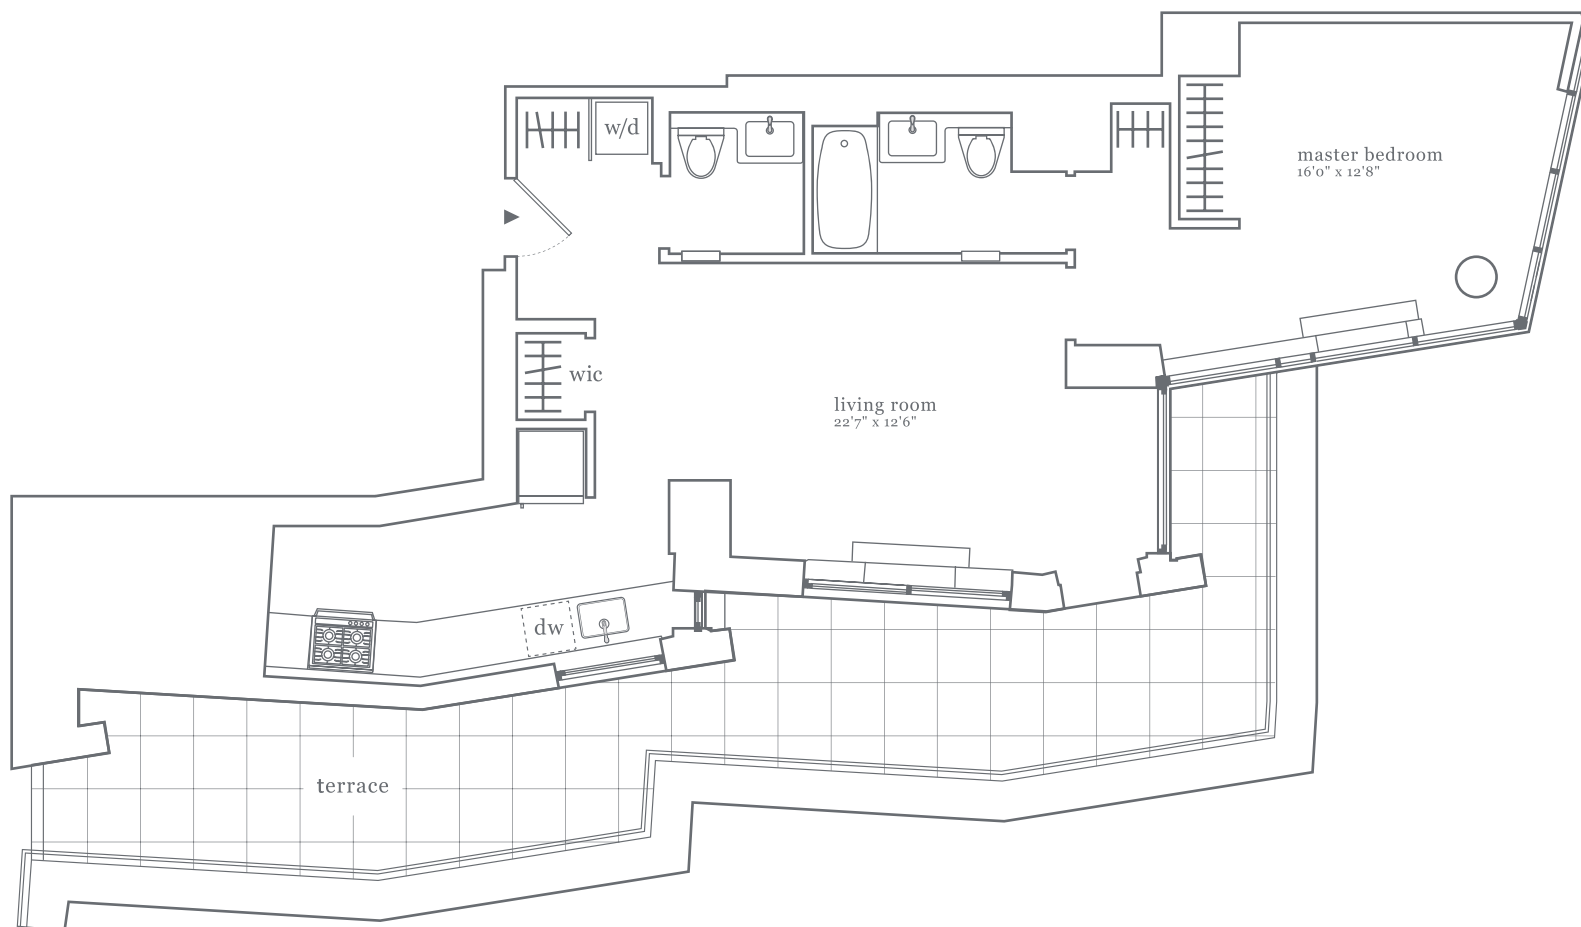

PHC

1 bedroom / 2 bath / terrace
brooklyn & fort greene park views
penthouse

DKLB
BKLN

80 dekalb Ave
brooklyn, ny 11201

dklb.com

718 222 3552