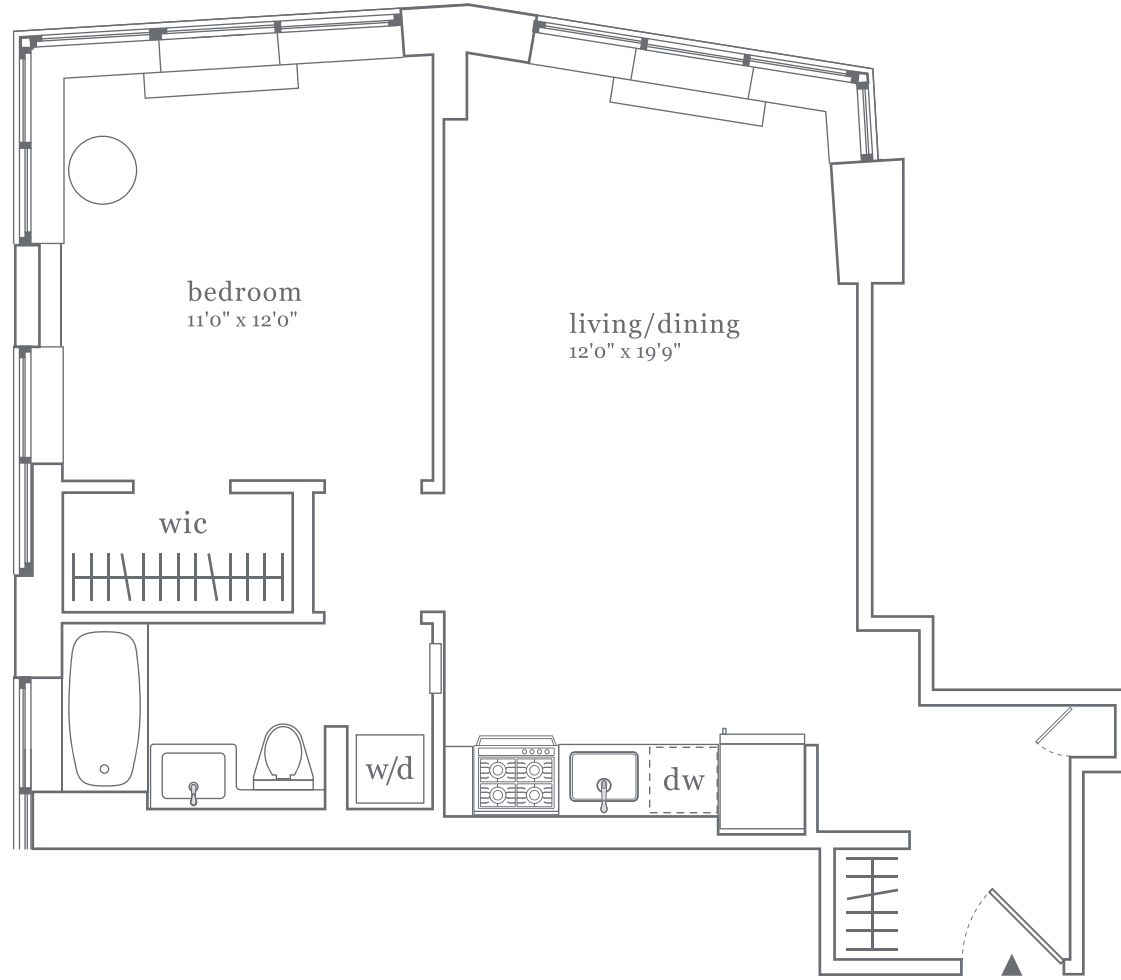

A

1 bedroom / 1 bath
manhattan & new york harbor views
floors 14 - 24

DKLB
BKLN

80 dekalb Ave
brooklyn, ny 11201

dklb.com

718 222 3552

All dimensions are approximate and subject to normal construction variances and tolerances. Plans and dimensions may contain minor variations from floor to floor.