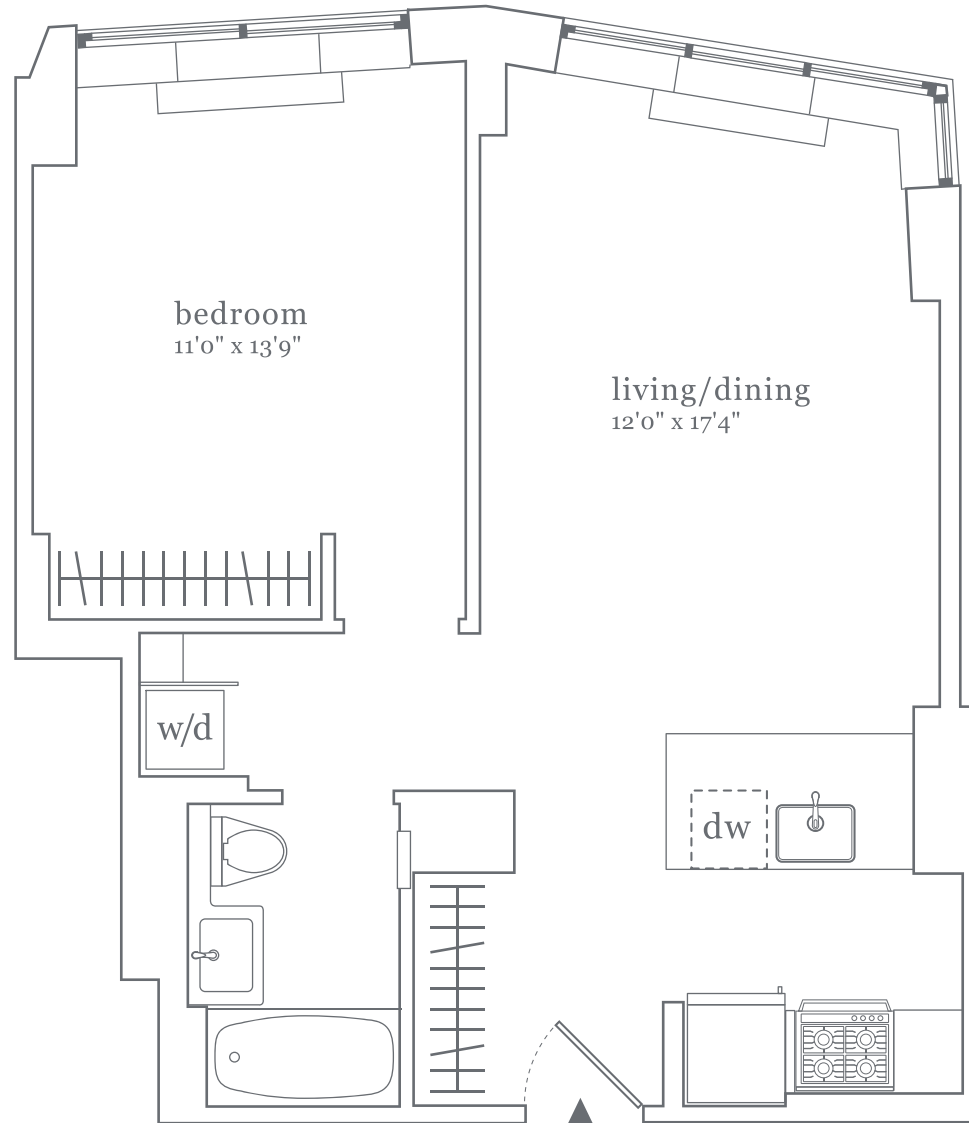

D

1 bedroom / 1 bath
manhattan views
floors 14 - 24

DKLB
BKLN

80 dekalb Ave
brooklyn, ny 11201

dklb.com

718 222 3552

 All dimensions are approximate and subject to normal construction variances and tolerances.
Plans and dimensions may contain minor variations from floor to floor.