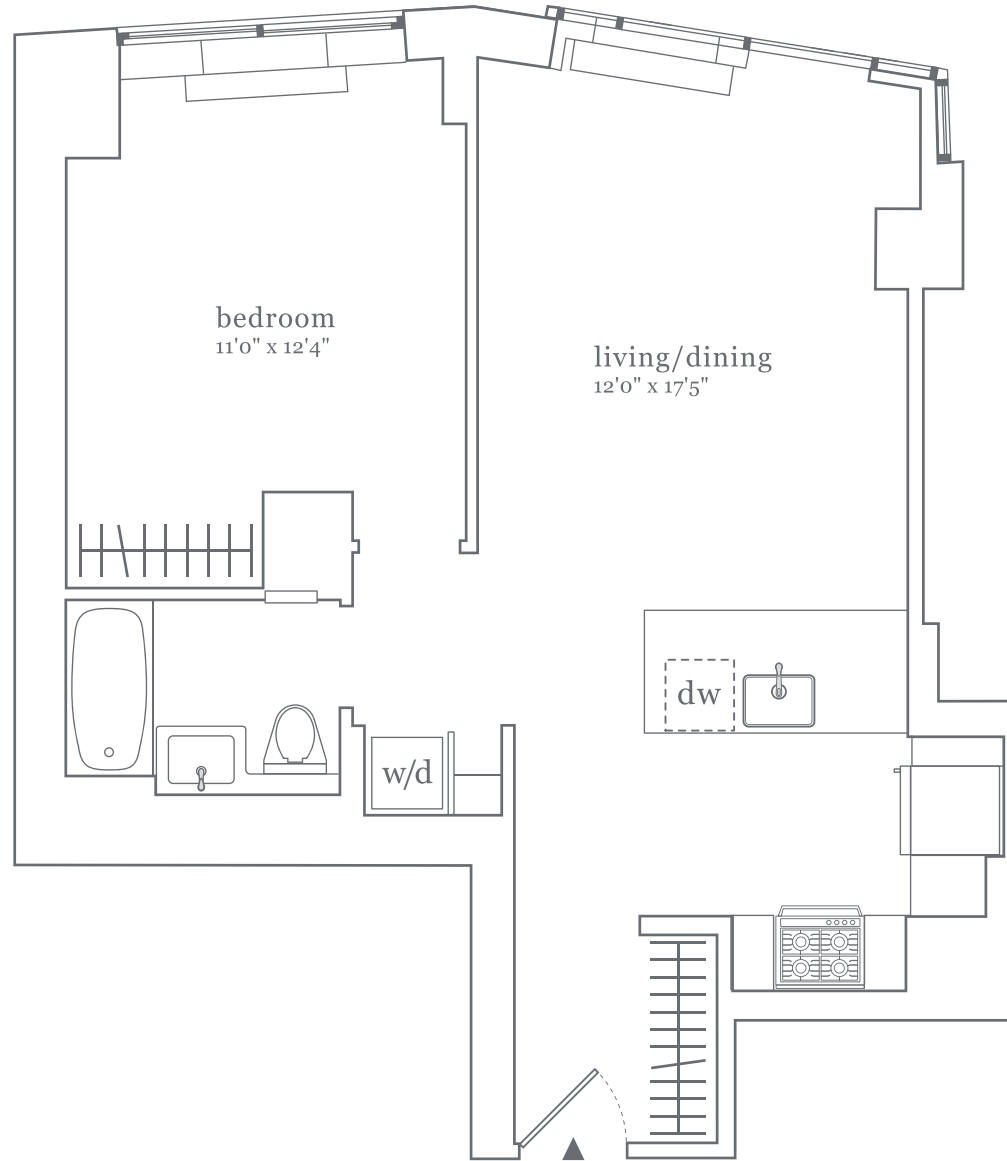

C

1 bedroom / 1 bath
manhattan views
floors 14 - 24

DKLB
BKLN

80 dekalb Ave
brooklyn, ny 11201

dklb.com

718 222 3552

 All dimensions are approximate and subject to normal construction variances and tolerances.
Plans and dimensions may contain minor variations from floor to floor.