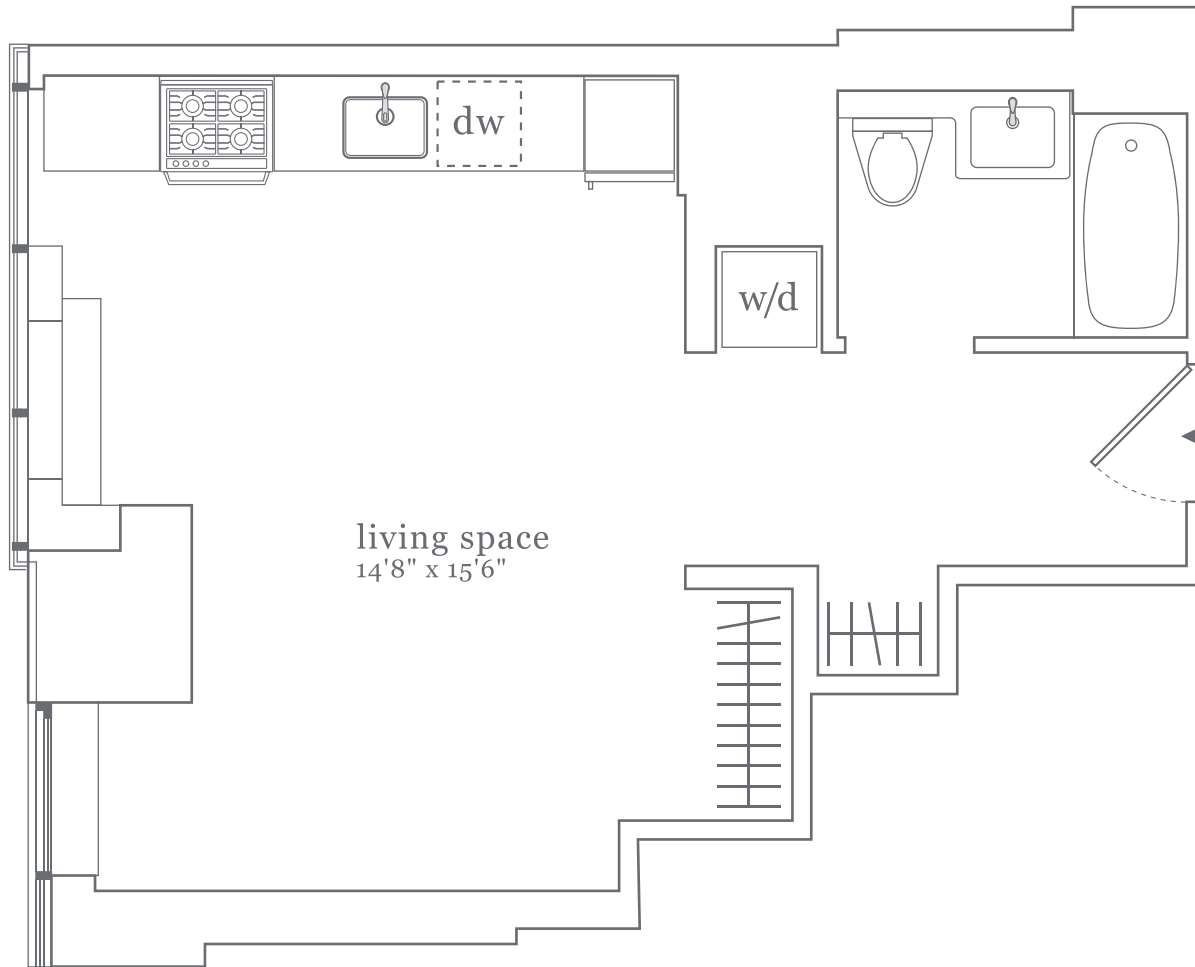

P

studio / 1 bath  
new york harbor views  
floors 27 & 28

**DKLB**  
**BKLN**

80 dekalb Ave  
brooklyn, ny 11201

dklb.com

718 222 3552

 All dimensions are approximate and subject to normal construction variances and tolerances.  
Plans and dimensions may contain minor variations from floor to floor.