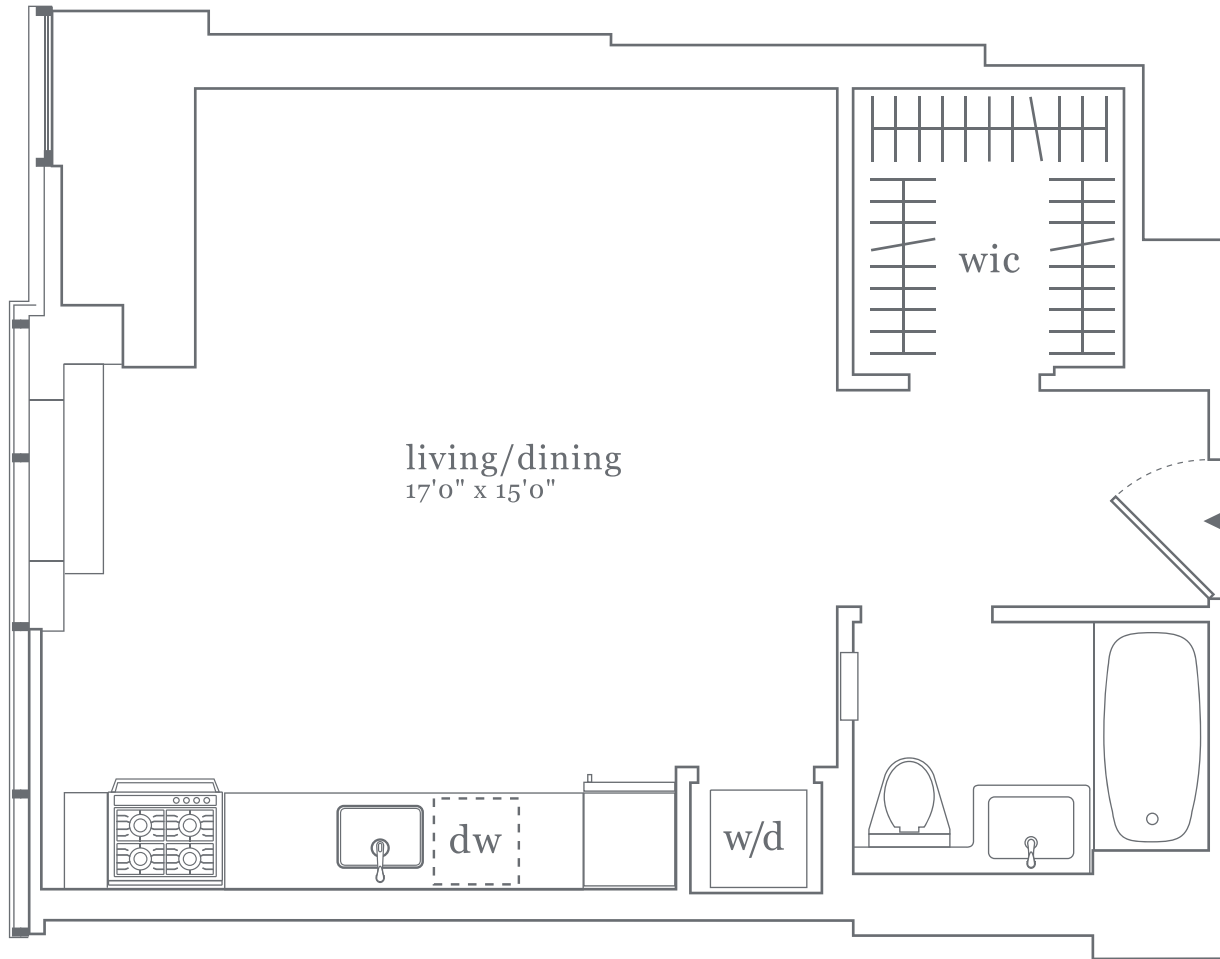

studio / 1 bath
new york harbor views
floors 27 & 28

DKLB
BKLN

80 dekalb Ave
brooklyn, ny 11201

dklb.com

718 222 3552