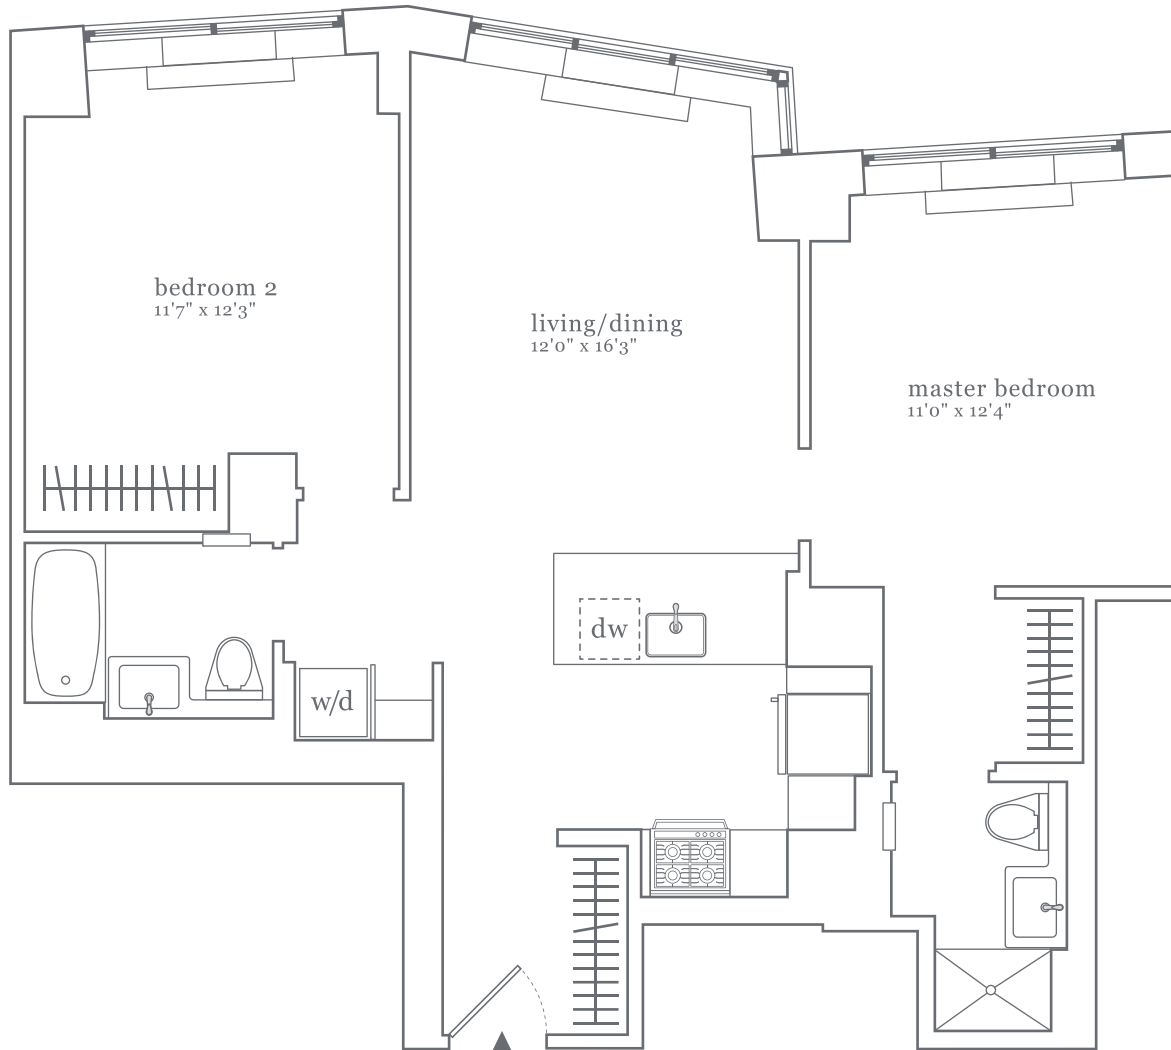

C

2 bedroom / 2 bath  
manhattan views  
floors 29 & 30

**DKLB**  
**BKLN**

80 dekalb Ave  
brooklyn, ny 11201

dklb.com

718 222 3552

 All dimensions are approximate and subject to normal construction variances and tolerances. Plans and dimensions may contain minor variations from floor to floor.