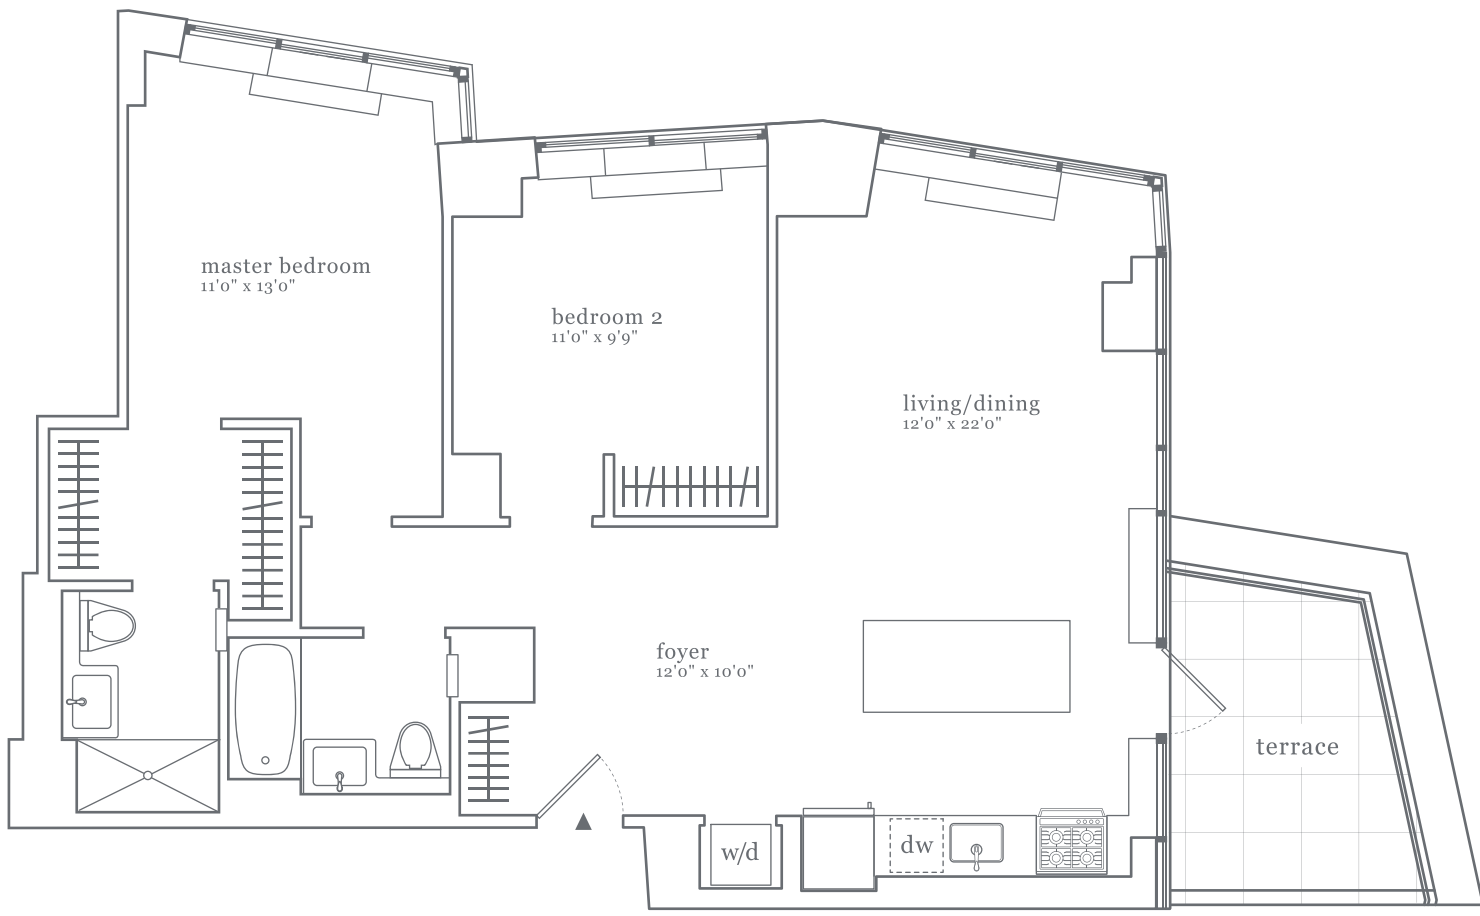

E

2 bedroom / 2 bath / terrace
manhattan & fort greene park views
floors 31 & 32

DKLB
BKLN

80 dekalb Ave
brooklyn, ny 11201
dklb.com
718 222 3552

All dimensions are approximate and subject to normal construction variances and tolerances. Plans and dimensions may contain minor variations from floor to floor.